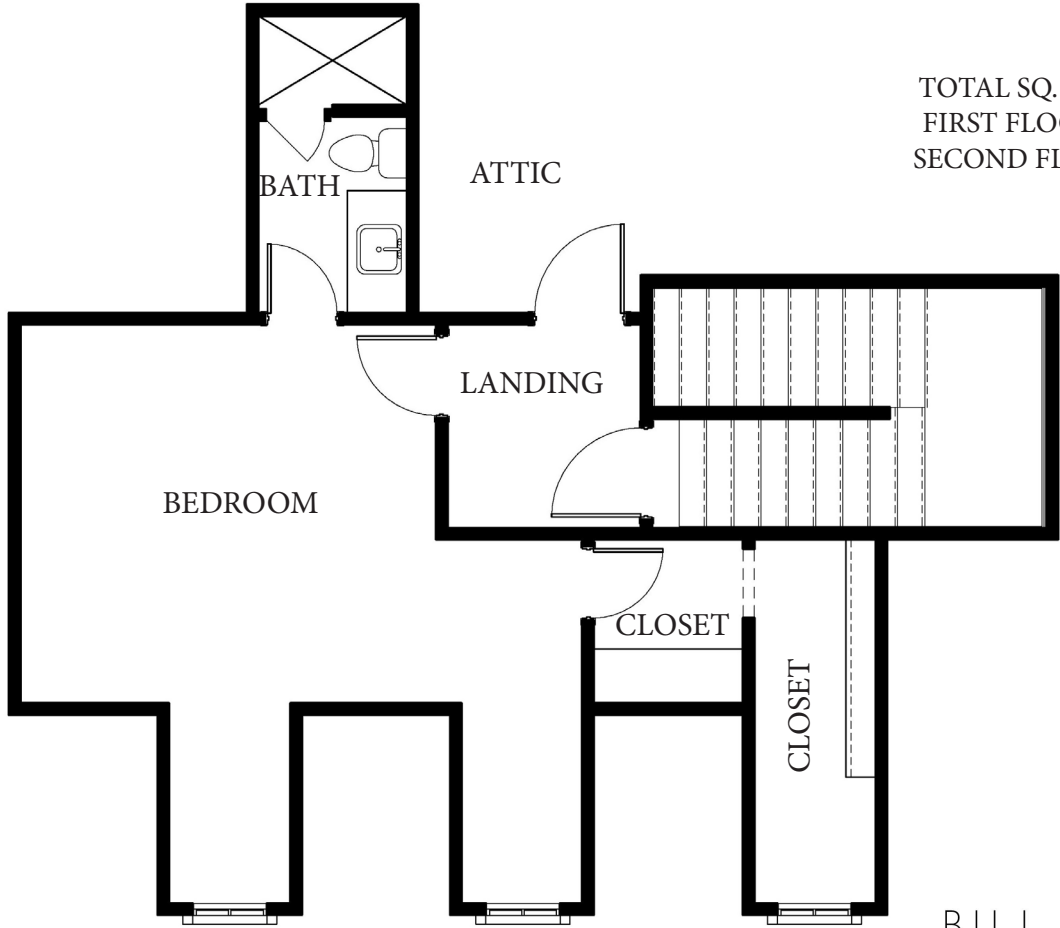

COPYRIGHT © BILL ROBERTS CUSTOM HOMES LLC.

6216 Hazeltine Drive - Turnberry at Oak Tree

TOTAL SQ. FT. = 3,790 SQ. FT.
 FIRST FLOOR = 3,293 SQ. FT.
 SECOND FLOOR = 497 SQ. FT.

BILL ROBERTS
 CUSTOM HOMES

16358 Muirfield Pl. Edmond OK, 73013
 (405)359-0275
www.billrobertscustomhomes.com

COPYRIGHT © BILL ROBERTS CUSTOM HOMES LLC.

6216 Hazeltine Drive- Second Floor

TOTAL SQ. FT. = 3,790 SQ. FT.
 FIRST FLOOR = 3,293 SQ. FT.
 SECOND FLOOR = 497 SQ. FT.

BILL ROBERTS
 CUSTOM HOMES

16358 Muirfield Pl. Edmond OK, 73013
 (405)359-0275
www.billrobertscustomhomes.com