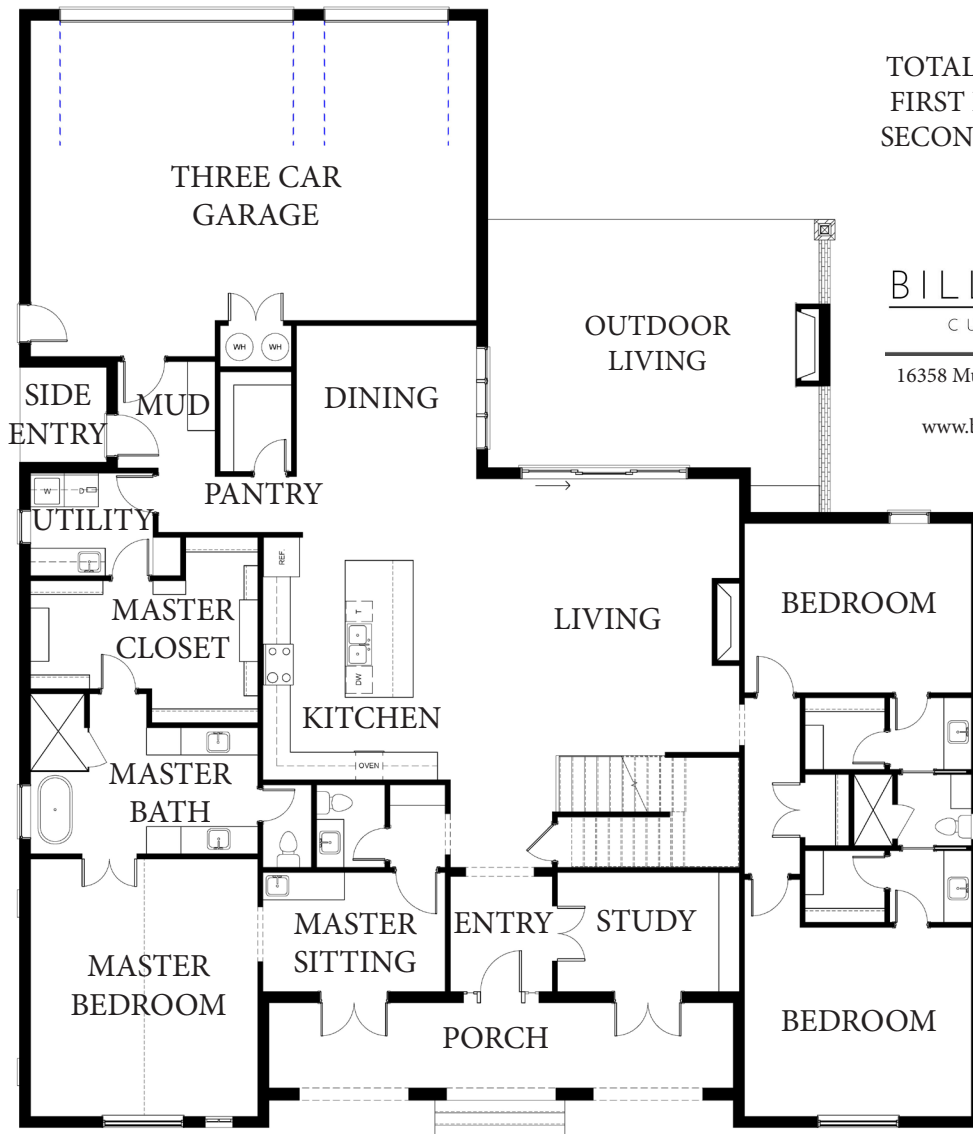

COPYRIGHT © BILL ROBERTS CUSTOM HOMES LLC.

6216 Hazeltine Drive - Turnberry at Oak Tree

TOTAL SQ. FT. = 3,790 SQ. FT.
 FIRST FLOOR = 3,293 SQ. FT.
 SECOND FLOOR = 497 SQ. FT.

BILL ROBERTS
 CUSTOM HOMES

16358 Muirfield Pl. Edmond OK, 73013
 (405)359-0275
www.billrobertscustomhomes.com

COPYRIGHT © BILL ROBERTS CUSTOM HOMES LLC.

6216 Hazeltine Drive- Second Floor

TOTAL SQ. FT. = 3,790 SQ. FT.
 FIRST FLOOR = 3,293 SQ. FT.
 SECOND FLOOR = 497 SQ. FT.

BILL ROBERTS
 CUSTOM HOMES

16358 Muirfield Pl. Edmond OK, 73013
 (405)359-0275
www.billrobertscustomhomes.com