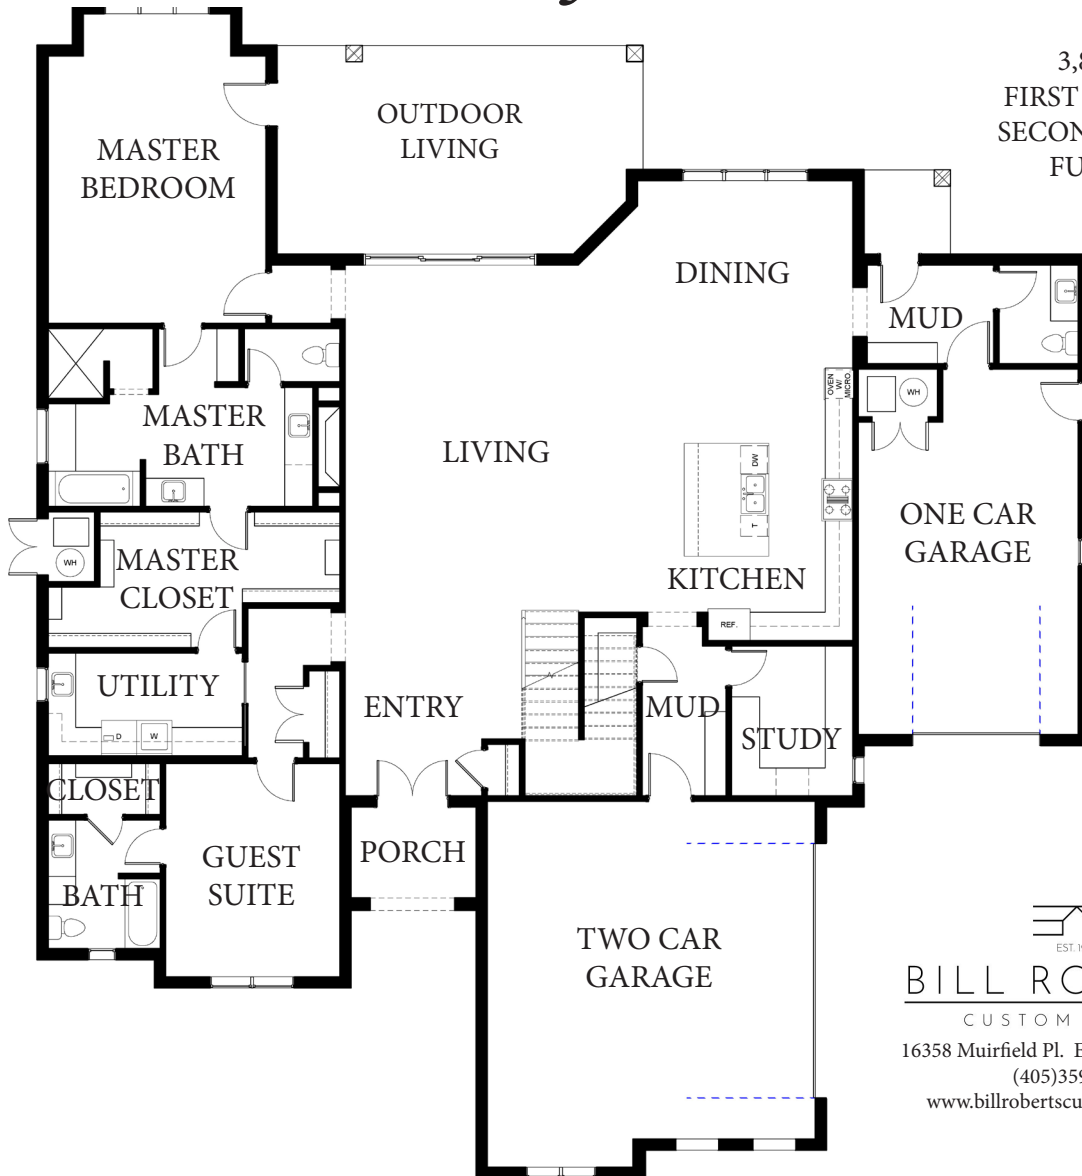

COPYRIGHT © BILL ROBERTS CUSTOM HOMES LLC.

808 Turnberry Lane - First Floor

3,860 SQUARE FEET
 FIRST FLOOR - 3,016 SQ. FT.
 SECOND FLOOR - 844 SQ. FT.
 FUTURE - 478 SQ. FT.

 EST. 1982
BILL ROBERTS
 CUSTOM HOMES
 16358 Muirfield Pl. Edmond OK, 73013
 (405)359-0275
www.billrobertscustomhomes.com

COPYRIGHT © BILL ROBERTS CUSTOM HOMES LLC.

808 Turnberry Lane - Second Floor

3,860 SQUARE FEET
 FIRST FLOOR - 3,016 SQ. FT.
 SECOND FLOOR - 844 SQ. FT.
 FUTURE - 478 SQ. FT.

 EST. 1982
BILL ROBERTS
 CUSTOM HOMES