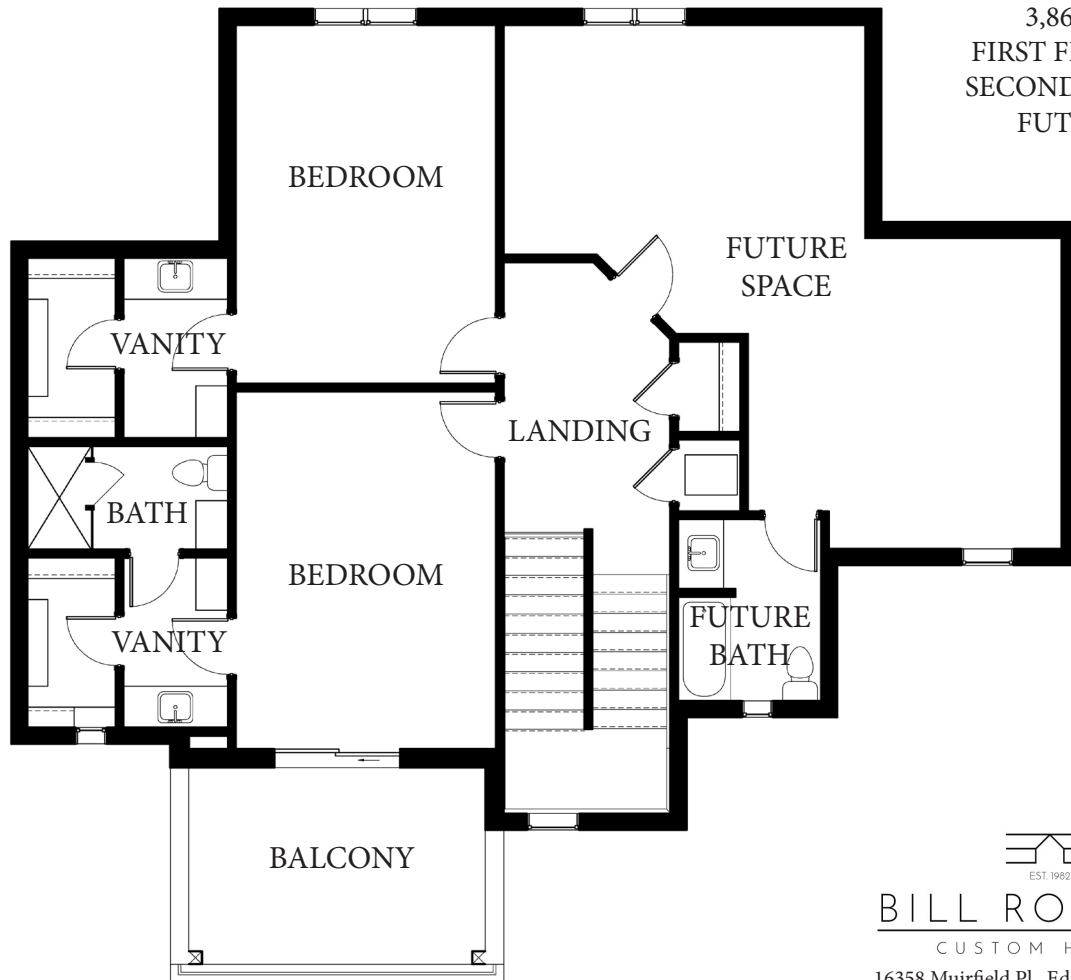

COPYRIGHT © BILL ROBERTS CUSTOM HOMES LLC.

808 Turnberry Lane - First Floor

3,860 SQUARE FEET
 FIRST FLOOR - 3,016 SQ. FT.
 SECOND FLOOR - 844 SQ. FT.
 FUTURE - 478 SQ. FT.

 EST. 1982
BILL ROBERTS
 CUSTOM HOMES
 16358 Muirfield Pl. Edmond OK, 73013
 (405)359-0275
www.billrobertscustomhomes.com

COPYRIGHT © BILL ROBERTS CUSTOM HOMES LLC.

808 Turnberry Lane - Second Floor

3,860 SQUARE FEET
 FIRST FLOOR - 3,016 SQ. FT.
 SECOND FLOOR - 844 SQ. FT.
 FUTURE - 478 SQ. FT.

 EST. 1982
BILL ROBERTS
 CUSTOM HOMES