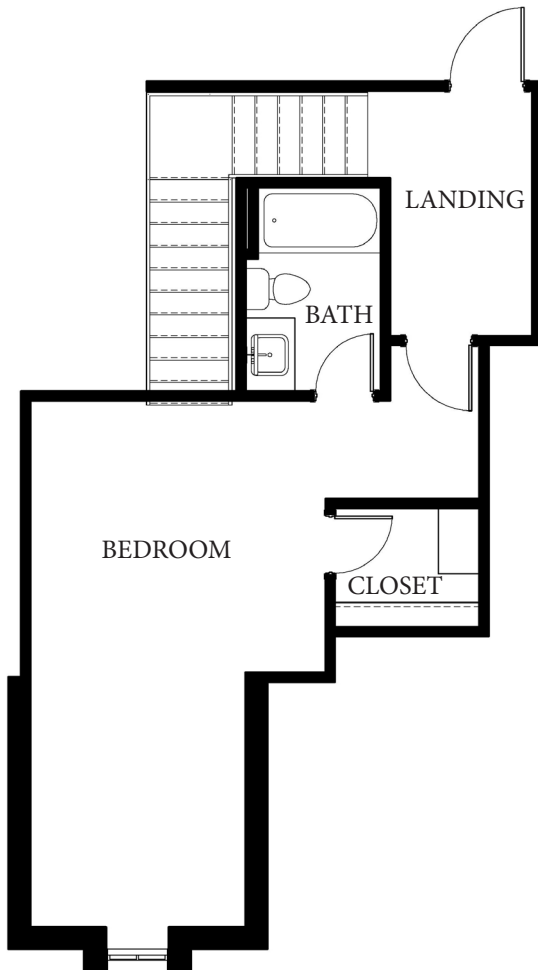

### SECOND FLOOR PLAN

65' LOT

3,172 SQ. FT. TOTAL

458 SQ. FT. UPSTAIRS

OPEN LIVING AREA

3 BED, 3 1/2 BATH

COVERED OUTDOOR LIVING

OUTDOOR COURTYARD

STUDY NOOK

LARGE GUEST SUITE

TWO MASTER CLOSETS

UTILITY ATTACHED TO CLOSET

WET BAR

**BILL ROBERTS**

CUSTOM HOMES

16358 Muirfield Pl. Edmond OK, 73013