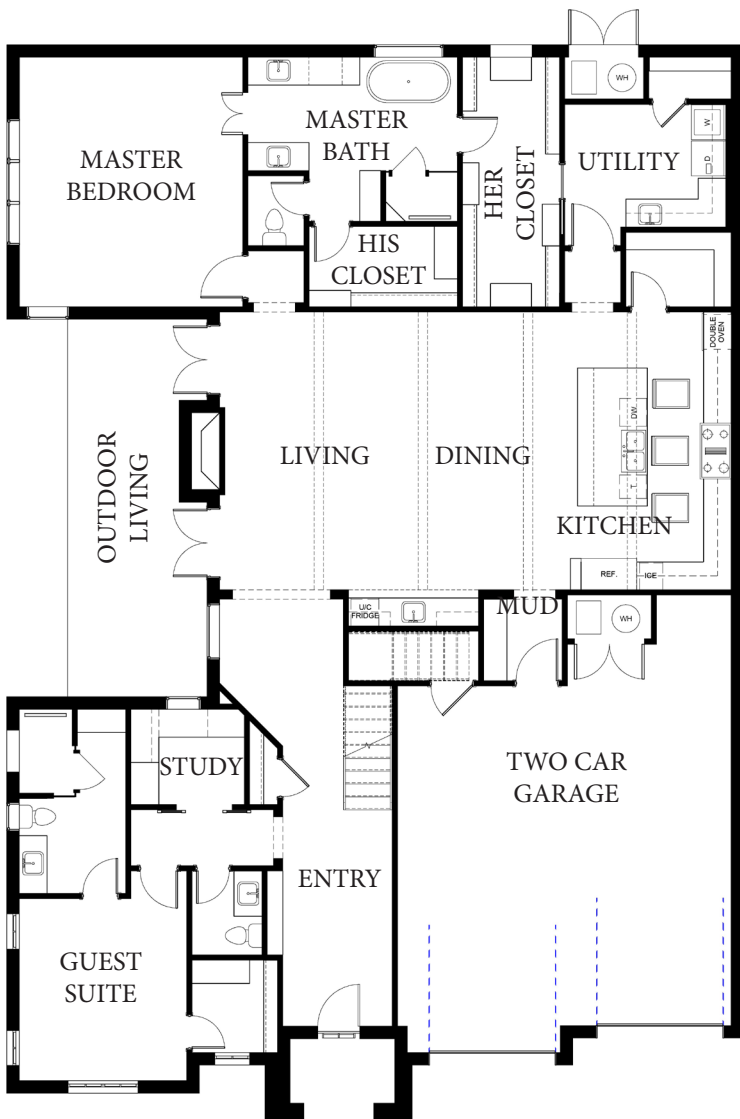

### FIRST FLOOR PLAN

65' LOT

3,172 SQ. FT. TOTAL

2,714 SQ. FT. DOWNSTAIRS

OPEN LIVING AREA

3 BED, 3 1/2 BATH

COVERED OUTDOOR LIVING

OUTDOOR COURTYARD

STUDY NOOK

LARGE GUEST SUITE

TWO MASTER CLOSETS

UTILITY ATTACHED TO CLOSET

WET BAR

**BILL ROBERTS**

CUSTOM HOMES

16358 Muirfield Pl. Edmond OK, 73013