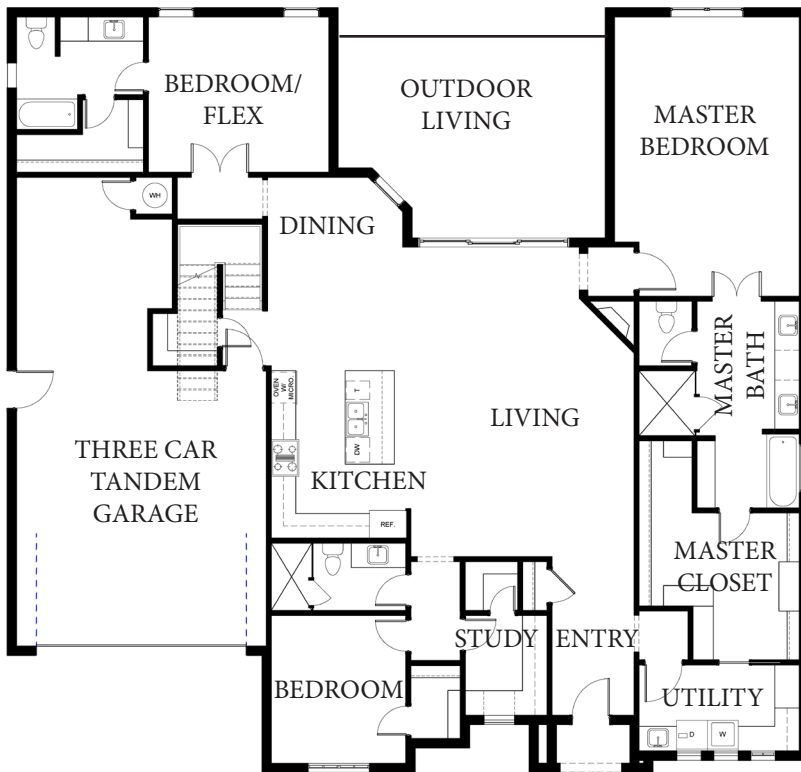

COPYRIGHT © BILL ROBERTS CUSTOM HOMES LLC.

Camden Park

Avignon

FLOOR PLAN

- 2,696 SQ. FT. TOTAL
- 3 BED, 3 BATH
- OPEN LIVING AREA
- UTILITY ATTACHED TO CLOSET
- 2 FLEX ROOMS
- BUILT IN OFFICE
- FUTURE SPACE UPSTAIRS