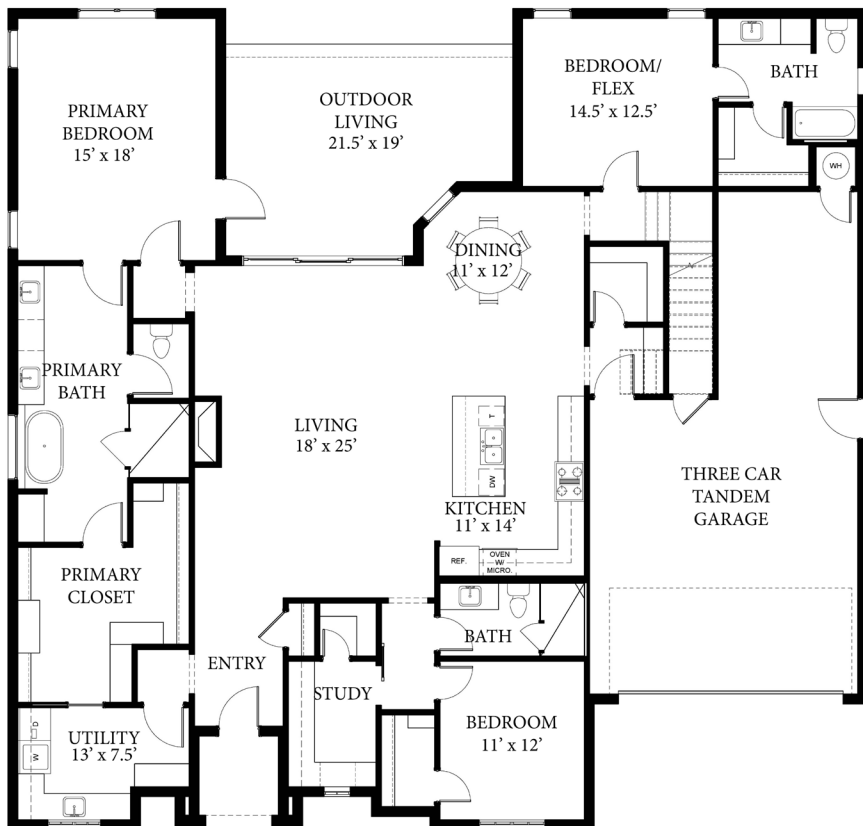

COPYRIGHT© BILL ROBERTS CUSTOM HOMES LLC.

The Lakes at Cross Timbers

2140 Lazio - Bradford

FLOOR PLAN

- 2,709 SQ. FT. TOTAL
- 3 BED, 3 BATH
- OPEN LIVING AREA
- UTILITY ATTACHED TO CLOSET
- 2 FLEX ROOMS
- BUILT IN STUDY
- FUTURE SPACE UPSTAIRS